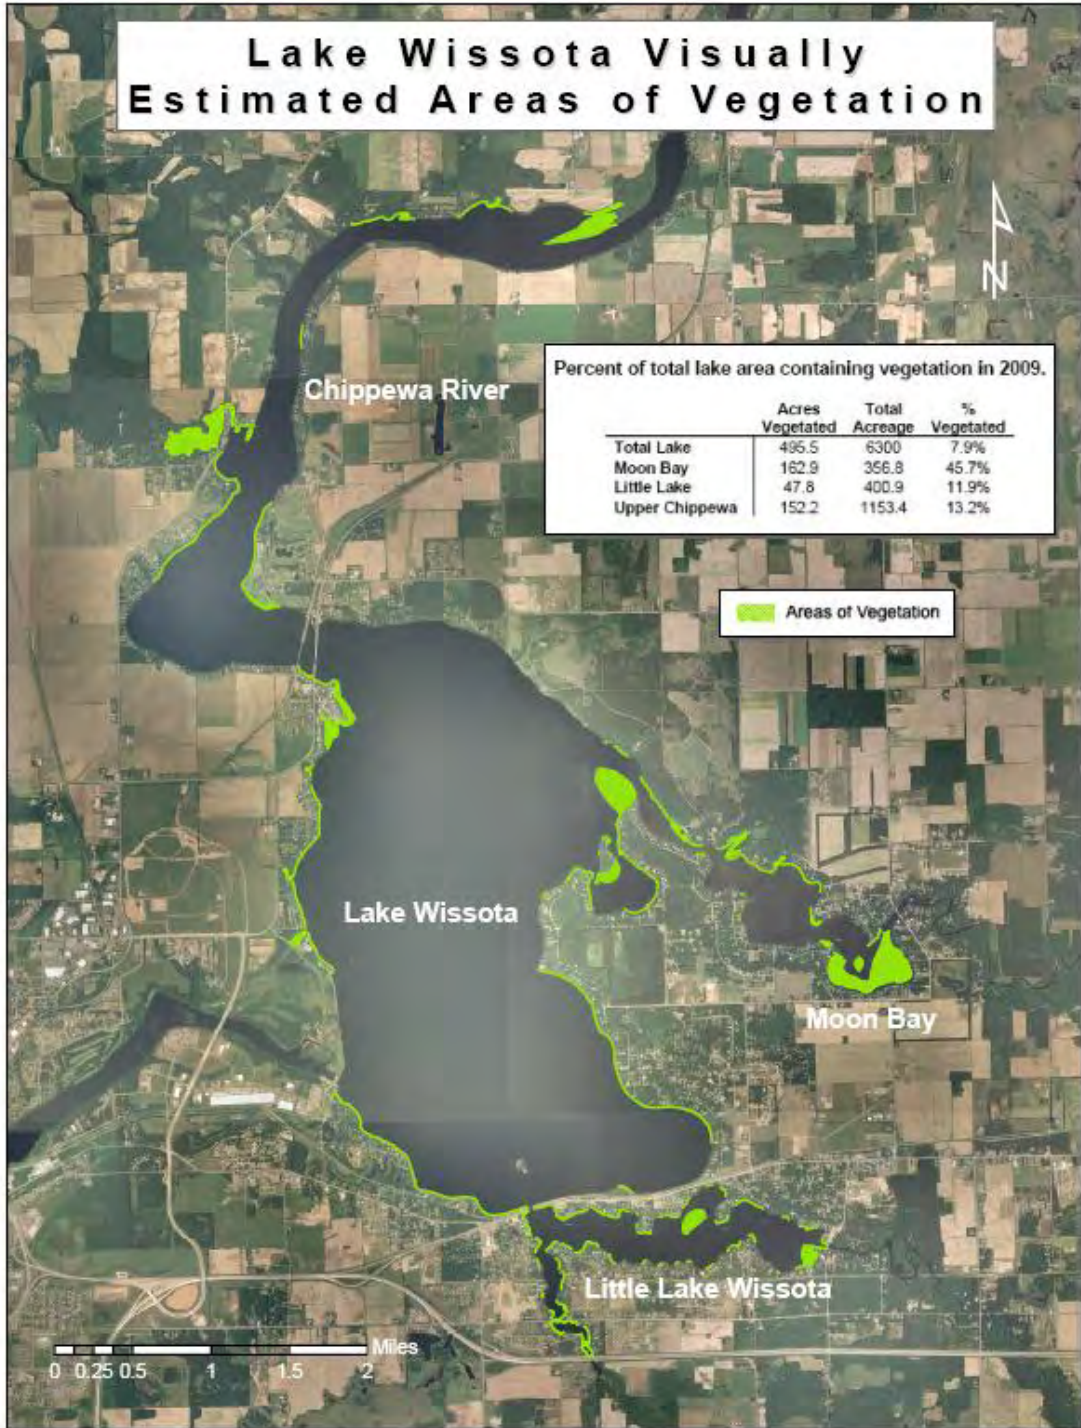

Lake Wissota Visually Estimated Areas of Vegetation

Map created by Jodi Swanson 2010